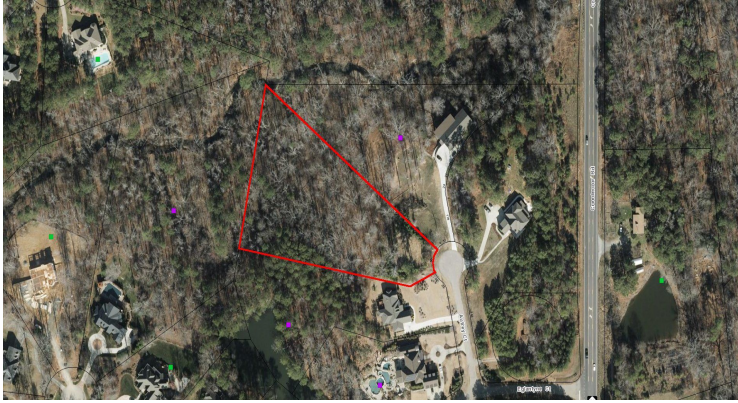

6213 Autrey Court Raleigh, NC 27613

$200,000 [Pre-MLS# : 20180420080440]

wade@rubyhenderson.com
9194265093

Status : **Active**

0 Bedroom

0 Bathroom

Lot : 2 Sq Ft

0 Sq Ft

Summary

Property Type : Lots / Land

View : No Value

Community : De Montfort

Community Features: De Montfort

County : Wake

Description

Breathtaking lot ready for your dream home in unbeatable North Raleigh location! This lot consists well over 2 acres and is located in a luxurious residential community. Conveniently positioned between I540 and HWY98. Only 14 minutes to RDU International Airport, 18 minutes to RTP, and 28 minutes to downtown Raleigh. This is a rare opportunity to create the lifestyle you have always wanted!

Lots / Land Information

Size : 2

Lot Size Source : No Value

Zoning : No Value

Lot Features : No Value

Parcel Number : No Value

Fence : No Value

Neighborhood

Walk Score :

Transit Score :

Schools

Rating	School	Type	Grades	Distance
No Results Found